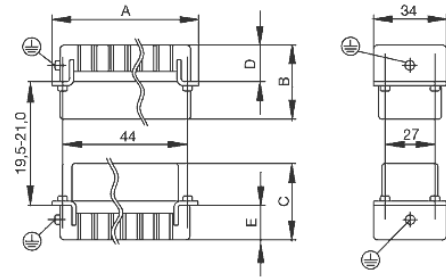

Weidmüller Interface GmbH & Co. KG
Klingenbergstraße 16
D-32758 Detmold
Germany
Fon: +49 5231 14-0
Fax: +49 5231 14-292083
www.weidmueller.com

Drawings

Tightening torques and screwing tools

Screw size	Connector type	Dia. tightening torque in Nm	Recommended blade inserts and AF size for hexagon socket	
M 2.5	Signal contacts			
	S 6/6	0.5 - 0.55	SD 0.6 x 3.5 mm or PZO	
	S 6/12	0.5 - 0.55	SD 0.6 x 3.5 mm or PZO	
M 2.9 x 0.5	Fastening screws			
	HQ 4/2	0.8 (plastic) / 1.1 (metal)	SD 0.6 x 3.5 mm or PH0	
	HQ 8	0.8 (plastic) / 1.1 (metal)	SD 0.6 x 3.5 mm or PH0	
	HQ 17	0.8 (plastic) / 1.1 (metal)	SD 0.6 x 3.5 mm or PH0	
M 3	Contact screws			
	HA 3	0.5 - 0.55	SD 0.5 x 3.0 mm	
	HA 4	0.5 - 0.55	SD 0.5 x 3.0 mm	
	HA 10 bis HA 48	0.5 - 0.55	SD 0.6 x 3.5 mm or PH0	
	HE	0.5 - 0.55	SD 0.6 x 3.5 mm or PZO	
	HVE	0.5 - 0.55	SD 0.6 x 3.5 mm or PZO	
	Signal contacts:			
	S 4/2	0.5 - 0.55	SD 0.6 x 3.5 mm or PZO	
	S 4/8	0.5 - 0.55	SD 0.6 x 3.5 mm or PZO	
	PE connection via female contact			
	S 4	0.5 - 0.8	SD 0.6 x 3.5 mm	
	ConCept modular frame, metal	0.5 - 0.55	SD 0.6 x 3.5 mm	
	PE terminal			
	HQ 5	0.5 - 0.55	SD 0.6 x 3.5 or 0.8 x 4 mm	
	HQ 7	0.5 - 0.55	SD 0.6 x 3.5 or 0.8 x 4 mm	
	Fastening screws	0.5 - 0.55	SD 0.6 x 3.5 mm or PZO	
	Guide pin	0.5 - 0.55	SD 0.6 x 3.5 mm or PZO	
	Guide bush	0.5 - 0.55	SD 0.6 x 3.5 mm or PZO	
	Coding pins	0.5 - 0.55	SD 0.6 x 3.5 mm or PZO	
	M 4	Contact screws		
		HSB	1.2 - 1.5	SD 0.6 x 3.5 or 0.8 x 4 mm or PZ1
		PE connection via male contact		
S 4		0.5 - 0.8	SD 0.6 x 3.5 mm	
ConCept modular frame, metal		1.2 - 1.5	SD 0.6 x 3.5 mm	
PE terminal				
HA		1.2 - 1.5	SD 0.6 x 3.5 or 0.8 x 4 mm or PH1	
HE		1.2 - 1.5	SD 0.6 x 3.5 or 0.8 x 4 mm or PH1	
HEE		1.2 - 1.5	SD 0.6 x 3.5 or 0.8 x 4 mm or PH1	
HVE		1.2 - 1.5	SD 0.6 x 3.5 or 0.8 x 4 mm or PH1	
HD		1.2 - 1.5	SD 0.6 x 3.5 or 0.8 x 4 mm or PZ1	
HDD		1.2 - 1.5	SD 0.6 x 3.5 or 0.8 x 4 mm or PZ1	
S 6/6 (for signal contacts)		1.2 - 1.5	0.8 x 4 mm or PZ1	
ConCept modular frame, plastic		1.2 - 1.5	0.8 x 4 mm or PZ1	
M 5		PE terminal		
		HSB	2 - 2.5	SD 1 x 5.5 mm or PZ2
		S 4/0 (Screw connection)	2 - 2.5	SD 1.2 x 6.5 mm or PH2
	S 4/0 (Axial screw connection)	2 - 2.5	SD 0.8 x 4 mm or PZ 2	
	S 4/2	2 - 2.5	SD 1.2 x 6.5 mm or PH2	
	S 4/8	2 - 2.5	SD 1.2 x 6.5 mm or PH2	
	S 6/12	2 - 2.5	SD 0.8 x 4 mm or PZ 2	
	S 6/36	2 - 2.5	SD 1.2 x 6.5 mm or PH2	
	S 8/24	2 - 2.5	SD 1.2 x 6.5 mm or PH2	
	S 12/2	2 - 2.5	SD 1.2 x 6.5 mm or PH2	
	M 6	Power contacts		
S 4/0 (Screw connection)		1.2 (1.5 mm ²) / 2 (2.5 mm ²) / 3 (4-16 mm ²)	SD 0.8 x 4 mm	
S 4/2		1.2 (1.5 mm ²) / 2 (2.5 mm ²) / 3 (4-16 mm ²)	SD 0.8 x 4 mm	
S 4/8		1.2 (1.5 mm ²) / 2 (2.5 mm ²) / 3 (4-16 mm ²)	SD 0.8 x 4 mm	
M 7 x 0.75	Power contacts			
	S 4	1.1 - 1.7	SW 2	
	S 6/6 (+ PE)	6 - 8	SW 4	
M 8 x 0.75	Power contacts			
	S 6/12	1.1 - 1.7	SW 2	
	S 8/0 (+ PE)	6 (10-16 mm ²) - 7 (25 mm ²)	SW 4	
M10 x 1	Power contacts			
	S 4/0 (Axial connection)	2 - 3	SW 3	